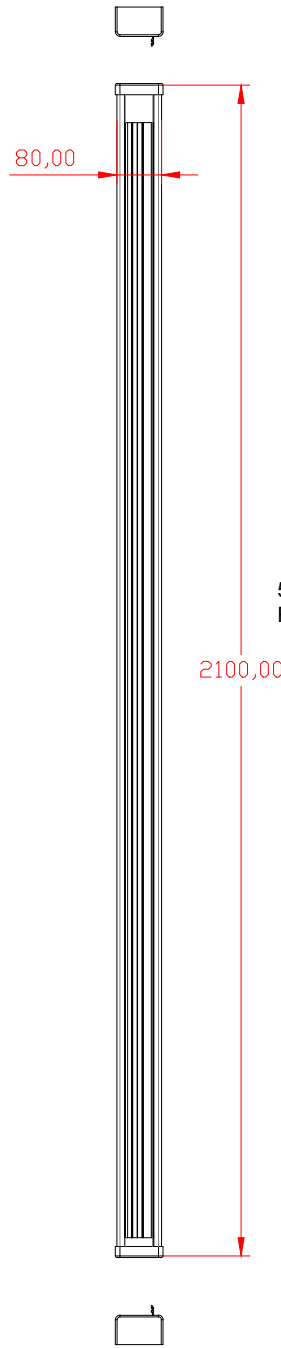

50mm x 80mm x 2100mm
Hinge Post

75mm x 80mm x 2100mm
Hinge Post

80,00

75,00

2100

2000

25,00

3,00

25mm x 80mm x 2100mm
Receiver Post

50mm x 80mm x 2100mm
Receiver Post

75mm x 80mm x 2100mm
Receiver Post