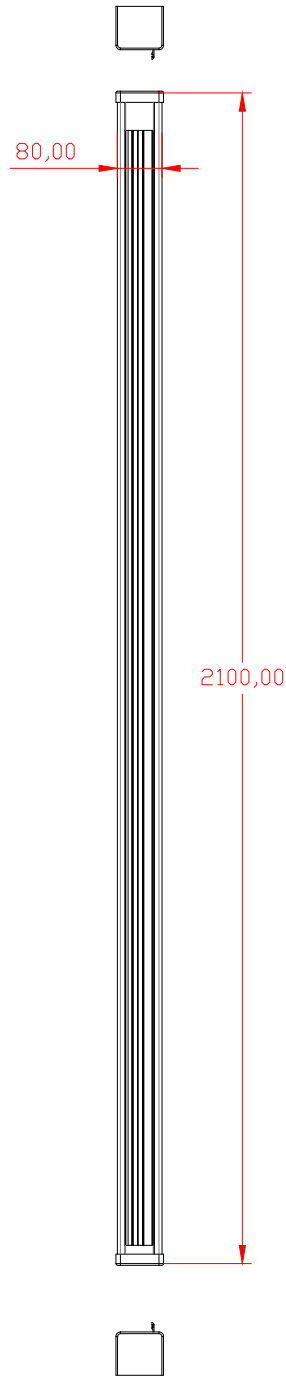

50mm x 80mm x 2100mm
Hinge Post

75mm x 80mm x 2100mm
Hinge Post

80,00

75,00

2100

2000

25,00

3,00

25mm x 80mm x 2100mm
Receiver Post

50mm x 80mm x 2100mm
Receiver Post

75mm x 80mm x 2100mm
Receiver Post