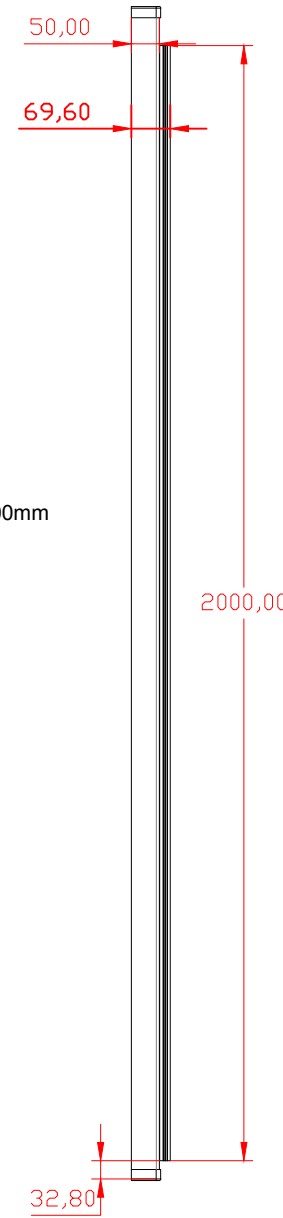

50mm x 80mm x 2100mm
Hinge Post

75mm x 80mm x 2100mm
Hinge Post

80,00

75,00

2100

2000

25,00

3,00

25mm x 80mm x 2100mm
Receiver Post

50mm x 80mm x 2100mm
Receiver Post

75mm x 80mm x 2100mm
Receiver Post