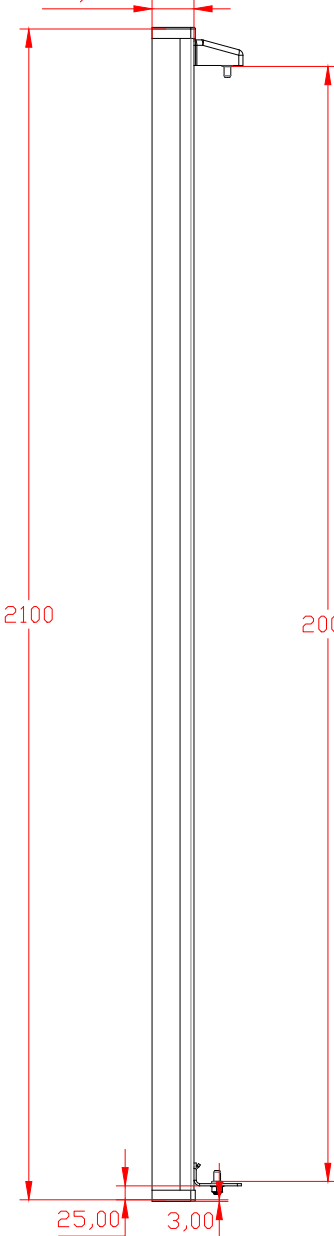

50mm x 80mm x 2100mm
Hinge Post

75mm x 80mm x 2100mm
Hinge Post

80,00

75,00

2100

2000

25,00

3,00

25mm x 80mm x 2100mm
Receiver Post

50mm x 80mm x 2100mm
Receiver Post

75mm x 80mm x 2100mm
Receiver Post