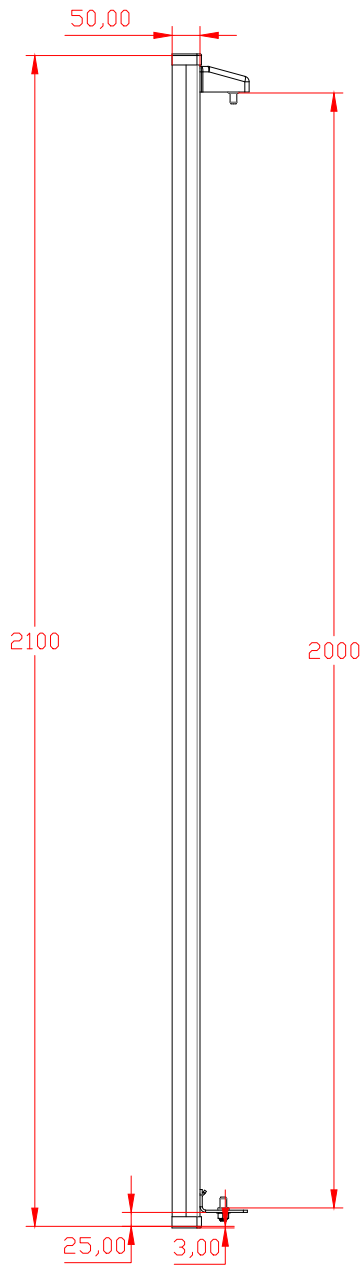

50mm x 80mm x 2100mm
Hinge Post

75mm x 80mm x 2100mm
Hinge Post

80,00

75,00

2100

2000

25,00

3,00

25mm x 80mm x 2100mm
Receiver Post

50mm x 80mm x 2100mm
Receiver Post

75mm x 80mm x 2100mm
Receiver Post