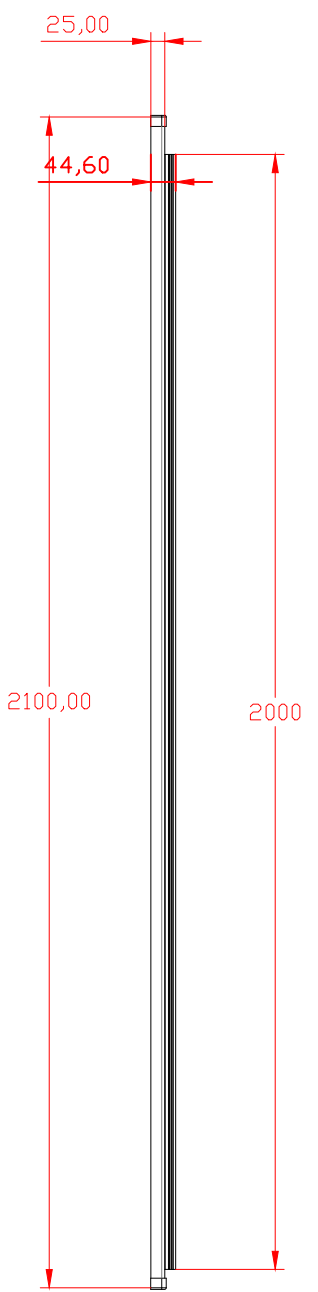

50mm x 80mm x 2100mm
Hinge Post

75mm x 80mm x 2100mm
Hinge Post

80,00

75,00

2100

2000

25,00

3,00

25mm x 80mm x 2100mm
Receiver Post

50mm x 80mm x 2100mm
Receiver Post

75mm x 80mm x 2100mm
Receiver Post