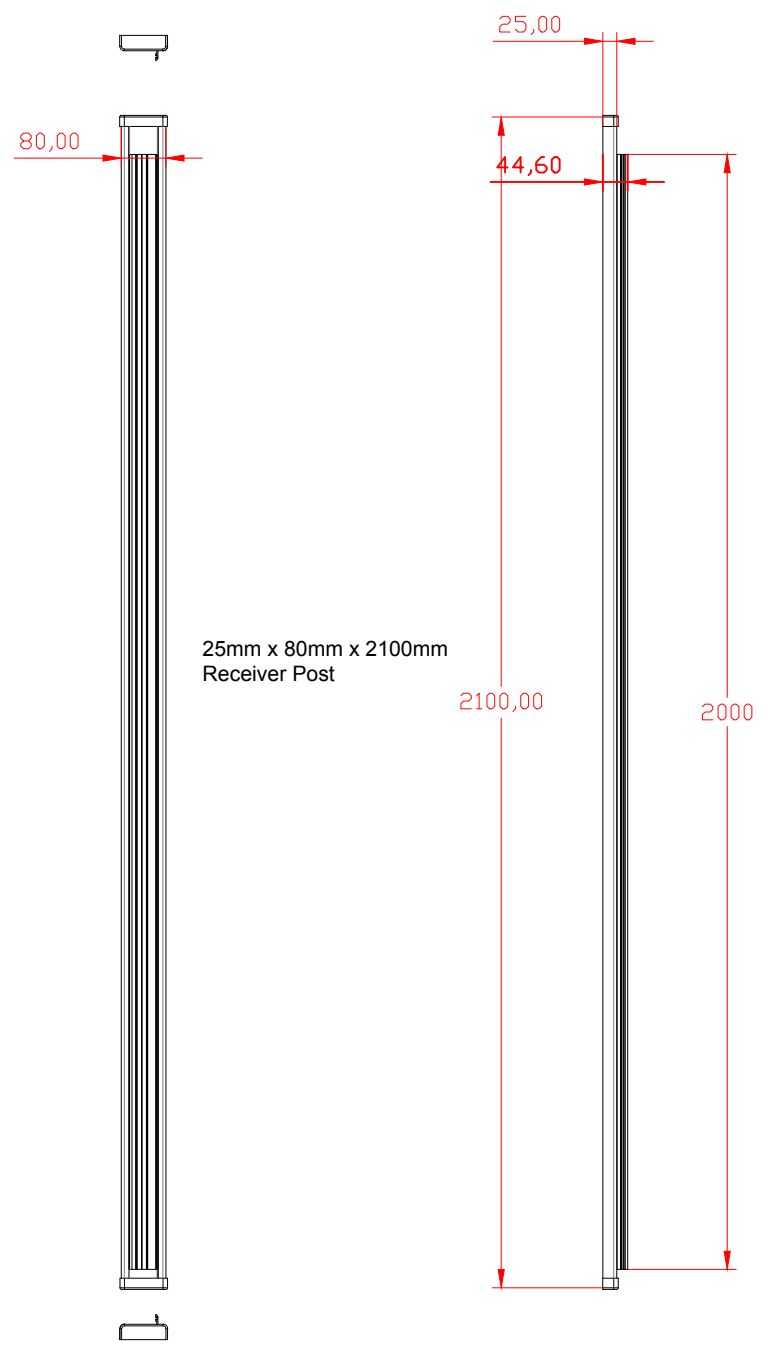

50mm x 80mm x 2100mm
Hinge Post

75mm x 80mm x 2100mm
Hinge Post

80,00

75,00

2100

2000

25,00

3,00

25mm x 80mm x 2100mm
Receiver Post

50mm x 80mm x 2100mm
Receiver Post

75mm x 80mm x 2100mm
Receiver Post